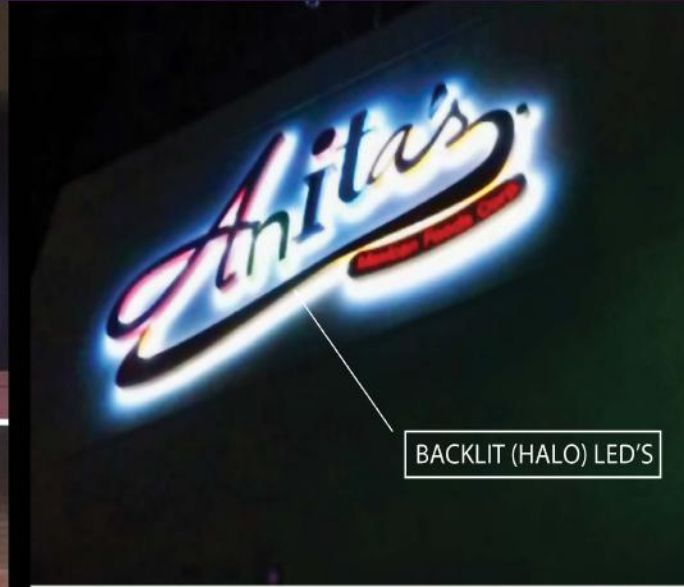

OPTIONS

- Backplate
- Day/Night Vinyl
- Trim Cap Color
- Return Color

majesticstudio.com

CA Lic #1041600

COLORED TRANSLUCENT VINYL
APPLIED TO ACRYLIC

Aluminum Contour Cabinet w/Push Through Acrylic

BACKLIT (HALO) LED'S