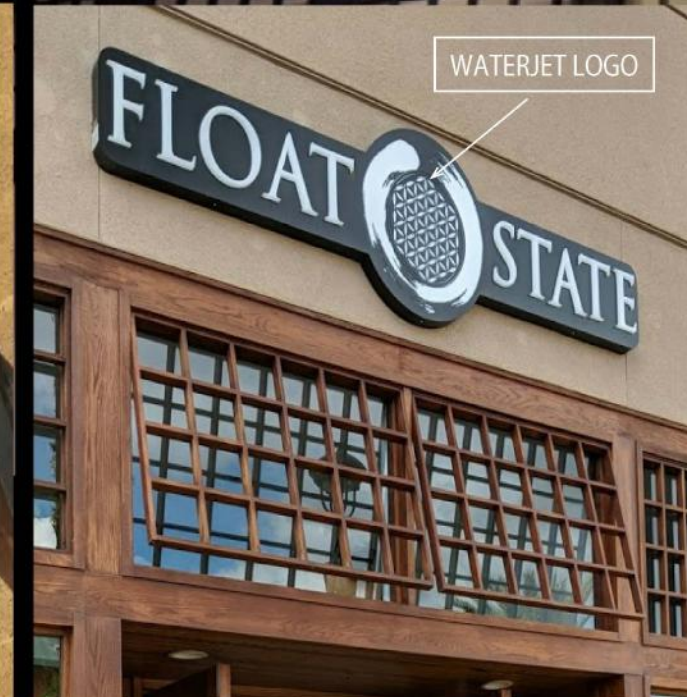

WATERJET LOGO

Aluminum Contour Cabinet w/Push Through Acrylic